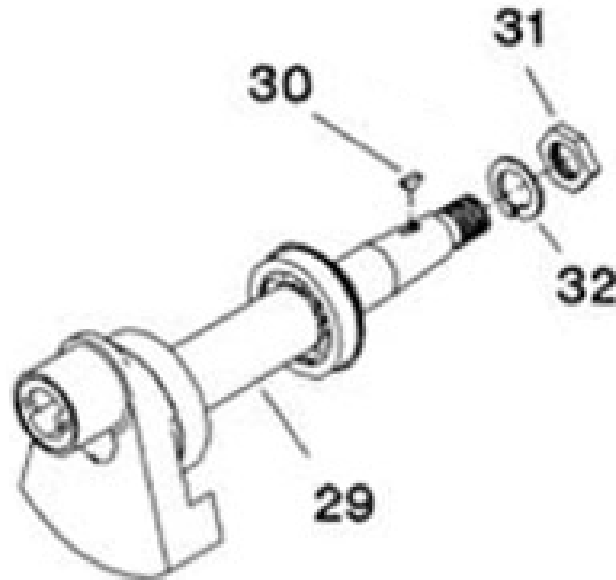

30211601 - CRANKSHAFT COMPLETE

No.	Description	Ref Part No.	QTY
2-29	Crankshaft Complete	30211601	-
2-30	- Key, woodruff	95083721	1
2-31	- Nut, Hex	30287668	1
2-32	- Lockwasher, spring	95265690	1